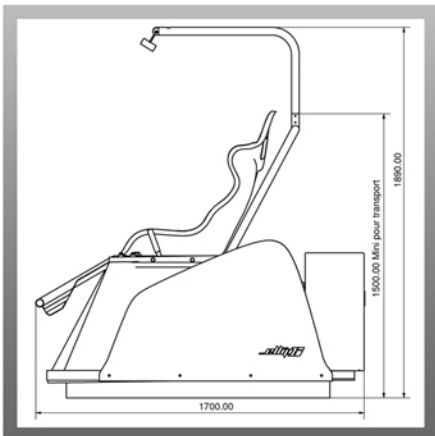

# Data sheet:

Structure	Tubular chassis
Weight	~ 200 kg
Height min. / max.	1500 / 1890 mm
Width	930 mm
Length	1700 mm
Voltage	<b>220V</b> mono ph.
Amperage	3 A
Video/sound	VR glasses
DOF	<b>6 degrees</b> of freedom
Angular travel	$x', y', z' : 40^\circ$
Linear travel	X, Y, Z : 300 mm
Acceleration	2G
Max. speed	500 mm/s
Certification	EN 13/814 conformity