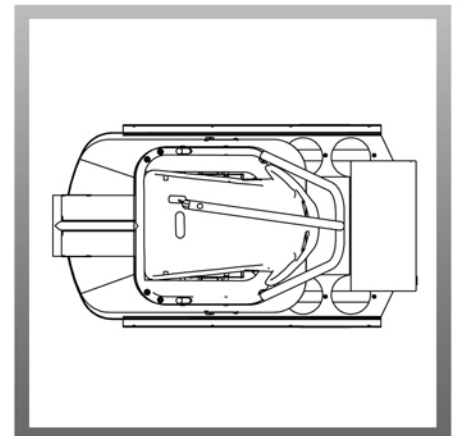

## MiNi6 simulator

Model **U1** : 1 seat with **VR & 6 DOF**  
born from **aeronautical technologie**

- **6 degrees of freedom**
- **Video and sound : VR glasses**

**Steering-wheel  
as an option**

**Complete immersion  
with breathtaking  
sensations!**

# Data sheet:

Structure	Tubular chassis
Weight	~ 200 kg
Height min. / max.	1500 / 1890 mm
Width	930 mm
Length	1700 mm
Voltage	<b>220V</b> mono ph.
Amperage	3 A
Video/sound	VR glasses
DOF	<b>6 degrees</b> of freedom
Angular travel	$x', y', z' : 40^\circ$
Linear travel	X, Y, Z : 300 mm
Acceleration	2G
Max. speed	500 mm/s
Certification	EN 13/814 conformity